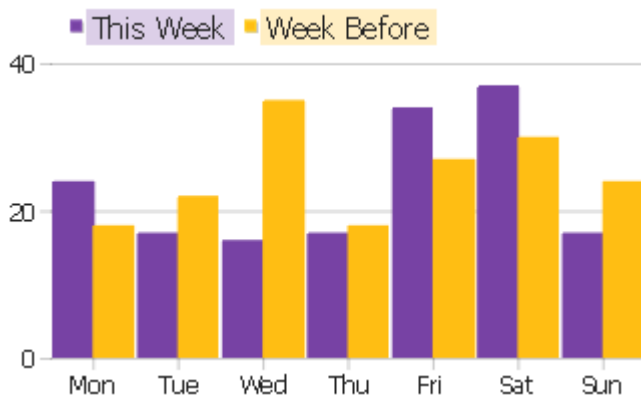

Visit Duration

1:31:03

-4.66%

Returning Rate

79.13%

16.13%

Turn In Rate

2.22%

-8.15%

1. VISITOR COUNTS AND TURN IN RATE

Visitor Counts and Turn in Rate - Daily Trends

DAY OF WEEK	THIS WEEK	WEEK BEFORE	CHANGES
Mon	24	18	+33.33%
Tue	17	22	-22.73%
Wed	16	35	-54.29%
Thu	17	18	-5.56%
Fri	34	27	+25.93%
Sat	37	30	+23.33%
Sun	17	24	-29.17%

2. VISIT DURATIONS

Visit Durations - Daily Trends

DAY OF WEEK	THIS WEEK	WEEK BEFORE	CHANGES
Mon	1:36:07	01:50:09	-12.74%
Tue	1:32:52	01:22:17	+12.86%
Wed	1:37:36	01:44:23	-6.50%
Thu	1:45:05	01:19:56	+31.46%
Fri	1:31:25	01:41:05	-9.56%
Sat	1:20:38	01:38:33	-18.18%
Sun	1:23:45	01:25:20	-1.86%

Visit Durations - This Week

Visit Durations - Last 3 Weeks

3. RETURNING CUSTOMERS

Returning Customers - Daily Trends

DAY OF WEEK	THIS WEEK	WEEK BEFORE	CHANGES
Mon	87.5%	66.67%	+31.24%
Tue	88.24%	68.18%	+29.42%
Wed	68.75%	82.86%	-17.03%
Thu	88.24%	83.33%	+5.89%
Fri	82.35%	70.37%	+17.02%
Sat	78.38%	63.33%	+23.76%
Sun	94.12%	87.5%	+7.57%