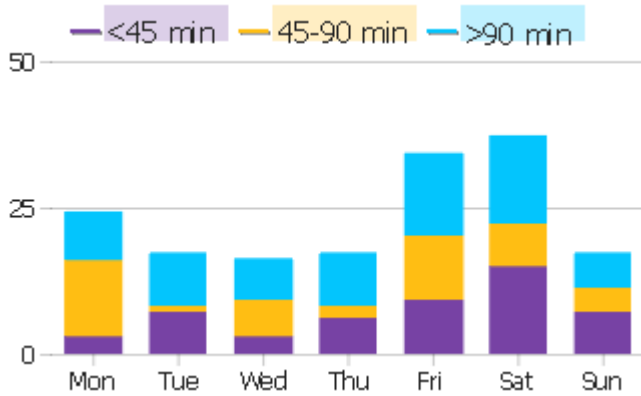

Visit Duration

1:31:03

-4.66%

Returning Rate

79.13%

16.13%

Turn In Rate

2.22%

-8.15%

1. VISITOR COUNTS AND TURN IN RATE

Visitor Counts and Turn in Rate - Daily Trends

DAY OF WEEK	THIS WEEK	WEEK BEFORE	CHANGES
Mon	24	18	+33.33%
Tue	17	22	-22.73%
Wed	16	35	-54.29%
Thu	17	18	-5.56%
Fri	34	27	+25.93%
Sat	37	30	+23.33%
Sun	17	24	-29.17%

Visitor Counts and Turn in Rate - Outside Traffic Weekly Trends

WEEK	VISITOR COUNTS	OUTSIDE TRAFFIC	TURN IN RATE	TURN IN RATE LAST WEEK	CHANGES
Mon	18	549	3.28%	2.26%	+45.13%
Tue	22	1,120	1.96%	1.35%	+45.19%
Wed	34	1,173	2.9%	1.31%	+121.37%
Thu	14	1,221	1.15%	1.42%	-19.01%
Fri	25	1,173	2.13%	2.53%	-15.81%
Sat	30	707	4.24%	4.34%	-2.30%
Sun	23	481	4.78%	2.67%	+79.03%

2. VISIT DURATIONS

Visit Durations - Daily Trends

DAY OF WEEK	THIS WEEK	WEEK BEFORE	CHANGES
Mon	1:36:07	01:50:09	-12.74%
Tue	1:32:52	01:22:17	+12.86%
Wed	1:37:36	01:44:23	-6.50%
Thu	1:45:05	01:19:56	+31.46%
Fri	1:31:25	01:41:05	-9.56%
Sat	1:20:38	01:38:33	-18.18%
Sun	1:23:45	01:25:20	-1.86%