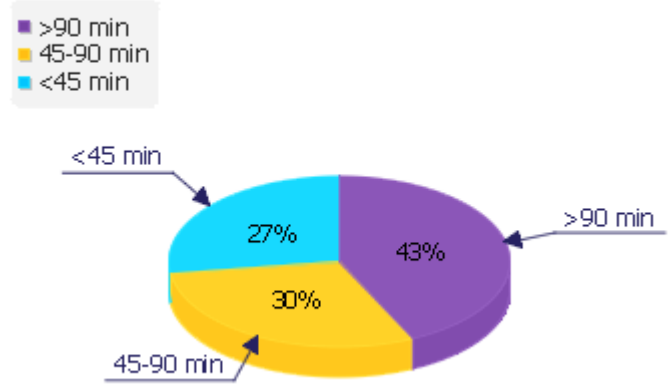

-8.15%

1. VISITOR COUNTS AND TURN IN RATE

Visitor Counts and Turn in Rate - Daily Trends

DAY OF WEEK	THIS WEEK	WEEK BEFORE	CHANGES
Mon	24	18	+33.33%
Tue	17	22	-22.73%
Wed	16	35	-54.29%
Thu	17	18	-5.56%
Fri	34	27	+25.93%
Sat	37	30	+23.33%
Sun	17	24	-29.17%

Visitor Counts and Turn in Rate - Outside Traffic Weekly Trends

WEEK	VISITOR COUNTS	OUTSIDE TRAFFIC	TURN IN RATE	TURN IN RATE LAST WEEK	CHANGES
Mon	18	549	3.28%	2.26%	+45.13%
Tue	22	1,120	1.96%	1.35%	+45.19%
Wed	34	1,173	2.9%	1.31%	+121.37%
Thu	14	1,221	1.15%	1.42%	-19.01%
Fri	25	1,173	2.13%	2.53%	-15.81%
Sat	30	707	4.24%	4.34%	-2.30%
Sun	23	481	4.78%	2.67%	+79.03%

2. VISIT DURATIONS

Visit Durations - Daily Trends

DAY OF WEEK	THIS WEEK	WEEK BEFORE	CHANGES
Mon	1:36:07	01:50:09	-12.74%
Tue	1:32:52	01:22:17	+12.86%
Wed	1:37:36	01:44:23	-6.50%
Thu	1:45:05	01:19:56	+31.46%
Fri	1:31:25	01:41:05	-9.56%
Sat	1:20:38	01:38:33	-18.18%
Sun	1:23:45	01:25:20	-1.86%

Visit Durations - This Week

Visit Durations - Last 3 Weeks

3. RETURNING CUSTOMERS

Returning Customers - Daily Trends

DAY OF WEEK	THIS WEEK	WEEK BEFORE	CHANGES
Mon	87.5%	66.67%	+31.24%
Tue	88.24%	68.18%	+29.42%
Wed	68.75%	82.86%	-17.03%
Thu	88.24%	83.33%	+5.89%
Fri	82.35%	70.37%	+17.02%
Sat	78.38%	63.33%	+23.76%
Sun	94.12%	87.5%	+7.57%