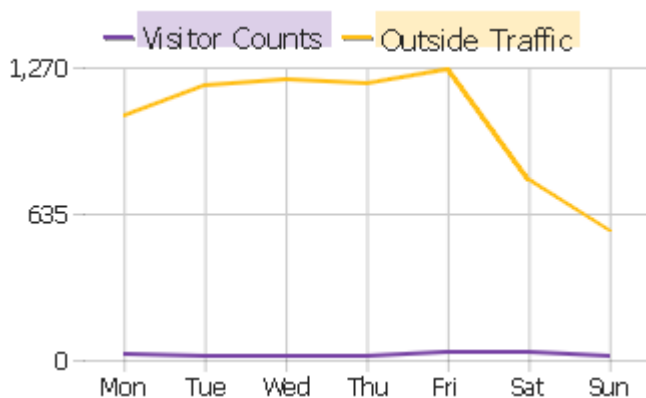

Visit Duration

1:31:03

-4.66%

Returning Rate

79.13%

16.13%

Turn In Rate

2.22%

-8.15%

1. VISITOR COUNTS AND TURN IN RATE

Visitor Counts and Turn in Rate - Daily Trends

DAY OF WEEK	THIS WEEK	WEEK BEFORE	CHANGES
Mon	24	18	+33.33%
Tue	17	22	-22.73%
Wed	16	35	-54.29%
Thu	17	18	-5.56%
Fri	34	27	+25.93%
Sat	37	30	+23.33%
Sun	17	24	-29.17%

Visitor Counts and Turn in Rate - Outside Traffic Weekly Trends

WEEK	VISITOR COUNTS	OUTSIDE TRAFFIC	TURN IN RATE	TURN IN RATE LAST WEEK	CHANGES
Mon	18	549	3.28%	2.26%	+45.13%
Tue	22	1,120	1.96%	1.35%	+45.19%
Wed	34	1,173	2.9%	1.31%	+121.37%
Thu	14	1,221	1.15%	1.42%	-19.01%
Fri	25	1,173	2.13%	2.53%	-15.81%
Sat	30	707	4.24%	4.34%	-2.30%
Sun	23	481	4.78%	2.67%	+79.03%

2. VISIT DURATIONS

Visit Durations - Daily Trends

DAY OF WEEK	THIS WEEK	WEEK BEFORE	CHANGES
Mon	1:36:07	01:50:09	-12.74%
Tue	1:32:52	01:22:17	+12.86%
Wed	1:37:36	01:44:23	-6.50%
Thu	1:45:05	01:19:56	+31.46%
Fri	1:31:25	01:41:05	-9.56%
Sat	1:20:38	01:38:33	-18.18%
Sun	1:23:45	01:25:20	-1.86%