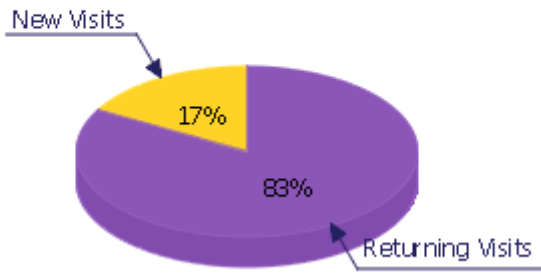

2. VISIT DURATIONS

Visit Durations - Daily Trends

DAY OF WEEK	THIS WEEK	WEEK BEFORE	CHANGES
Mon	1:36:07	01:50:09	-12.74%
Tue	1:32:52	01:22:17	+12.86%
Wed	1:37:36	01:44:23	-6.50%
Thu	1:45:05	01:19:56	+31.46%
Fri	1:31:25	01:41:05	-9.56%
Sat	1:20:38	01:38:33	-18.18%
Sun	1:23:45	01:25:20	-1.86%

Visit Durations - This Week

Visit Durations - Last 3 Weeks

3. RETURNING CUSTOMERS

Returning Customers - Daily Trends

DAY OF WEEK	THIS WEEK	WEEK BEFORE	CHANGES
Mon	87.5%	66.67%	+31.24%
Tue	88.24%	68.18%	+29.42%
Wed	68.75%	82.86%	-17.03%
Thu	88.24%	83.33%	+5.89%
Fri	82.35%	70.37%	+17.02%
Sat	78.38%	63.33%	+23.76%
Sun	94.12%	87.5%	+7.57%

Returning Customers - This Week

■ Returning Visits
■ New Visits

Returning Customers - Last 3 Weeks

■ Returning Visits
■ New Visits