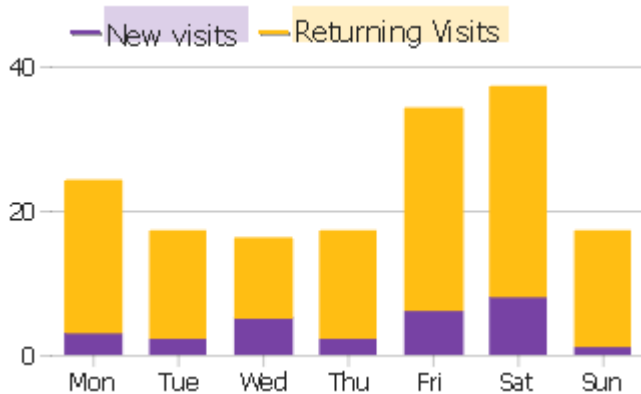

-8.15%

1. VISITOR COUNTS AND TURN IN RATE

Visitor Counts and Turn in Rate - Daily Trends

DAY OF WEEK	THIS WEEK	WEEK BEFORE	CHANGES
Mon	24	18	+33.33%
Tue	17	22	-22.73%
Wed	16	35	-54.29%
Thu	17	18	-5.56%
Fri	34	27	+25.93%
Sat	37	30	+23.33%
Sun	17	24	-29.17%

2. VISIT DURATIONS

Visit Durations - Daily Trends

DAY OF WEEK	THIS WEEK	WEEK BEFORE	CHANGES
Mon	1:36:07	01:50:09	-12.74%
Tue	1:32:52	01:22:17	+12.86%
Wed	1:37:36	01:44:23	-6.50%
Thu	1:45:05	01:19:56	+31.46%
Fri	1:31:25	01:41:05	-9.56%
Sat	1:20:38	01:38:33	-18.18%
Sun	1:23:45	01:25:20	-1.86%

Visit Durations - This Week

Visit Durations - Last 3 Weeks

3. RETURNING CUSTOMERS

Returning Customers - Daily Trends

DAY OF WEEK	THIS WEEK	WEEK BEFORE	CHANGES
Mon	87.5%	66.67%	+31.24%
Tue	88.24%	68.18%	+29.42%
Wed	68.75%	82.86%	-17.03%
Thu	88.24%	83.33%	+5.89%
Fri	82.35%	70.37%	+17.02%
Sat	78.38%	63.33%	+23.76%
Sun	94.12%	87.5%	+7.57%

Returning Customers - This Week

■ Returning Visits
■ New Visits

Returning Customers - Last 3 Weeks

■ Returning Visits
■ New Visits