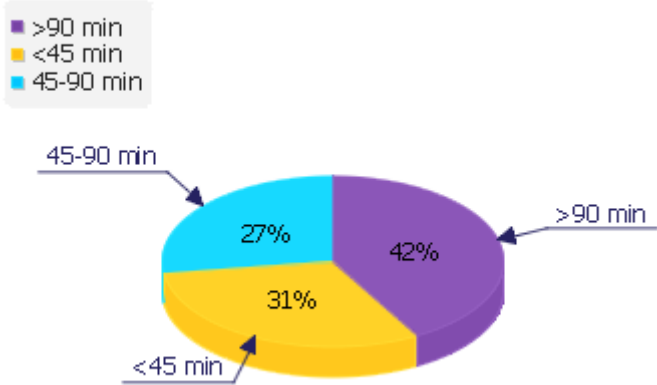

2. VISIT DURATIONS

Visit Durations - Daily Trends

DAY OF WEEK	THIS WEEK	WEEK BEFORE	CHANGES
Mon	1:36:07	01:50:09	-12.74%
Tue	1:32:52	01:22:17	+12.86%
Wed	1:37:36	01:44:23	-6.50%
Thu	1:45:05	01:19:56	+31.46%
Fri	1:31:25	01:41:05	-9.56%
Sat	1:20:38	01:38:33	-18.18%
Sun	1:23:45	01:25:20	-1.86%

Visit Durations - This Week

Visit Durations - Last 3 Weeks

3. RETURNING CUSTOMERS

Returning Customers - Daily Trends

DAY OF WEEK	THIS WEEK	WEEK BEFORE	CHANGES
Mon	87.5%	66.67%	+31.24%
Tue	88.24%	68.18%	+29.42%
Wed	68.75%	82.86%	-17.03%
Thu	88.24%	83.33%	+5.89%
Fri	82.35%	70.37%	+17.02%
Sat	78.38%	63.33%	+23.76%
Sun	94.12%	87.5%	+7.57%